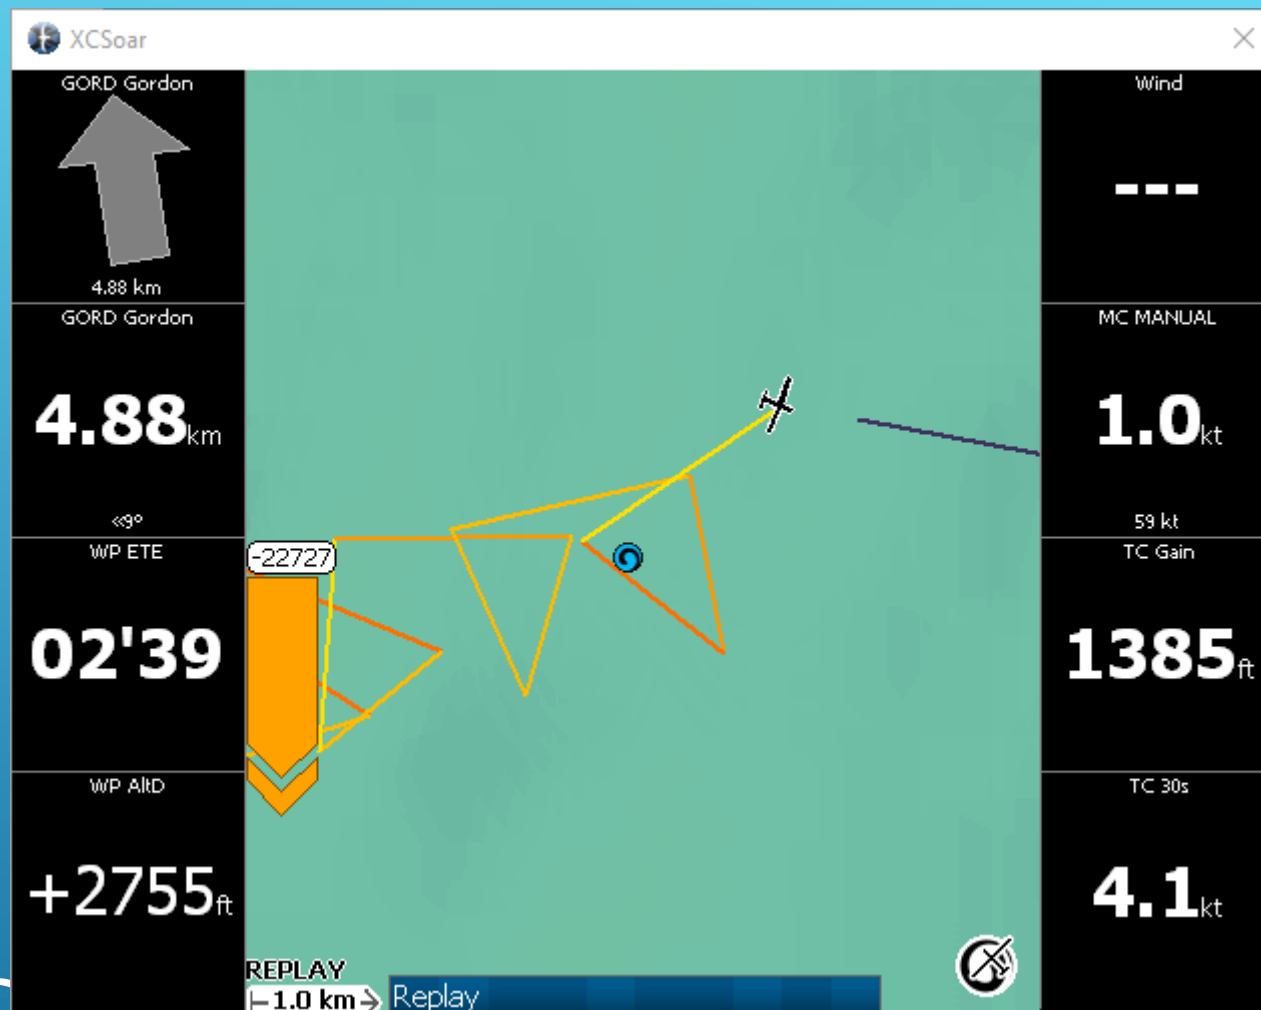

# FEATURES

XCSoAR

DEVICES

XCSoAR

- ▶ install XCSoar (Google Play or [www.xcsoar.org](http://www.xcsoar.org))
- ▶ get appropriate data files of your flight district
  - ▶ Maps [xcsoar.org](http://xcsoar.org)
  - ▶ Airspace [glidingmatamata.co.nz/members/airspace\\_files/](http://glidingmatamata.co.nz/members/airspace_files/)
  - ▶ Waypoints [gliding.net.nz/cups](http://gliding.net.nz/cups)
  - ▶ Optional - Checklists
  - ▶ Optional Task files
  - ▶ Optional XCSoar Profiles
- ▶ Configure software
- ▶ possibly connect to instruments
- ▶ mount hardware

# GET STARTED

Piako Gliding Club

XCSoar

# CRUISE SCREEN

CIRCLING SCREEN

Piako Gliding Club

XCSoAR

	MENU		TASKS
	ZOOM OUT		ALTERNATES
	ZOOM IN		AUTO ZOOM
	PAN (ALSO 2 FINGERS)		ANALYSIS
	LIST WAYPOINTS		STATUS

Piako Gliding Club